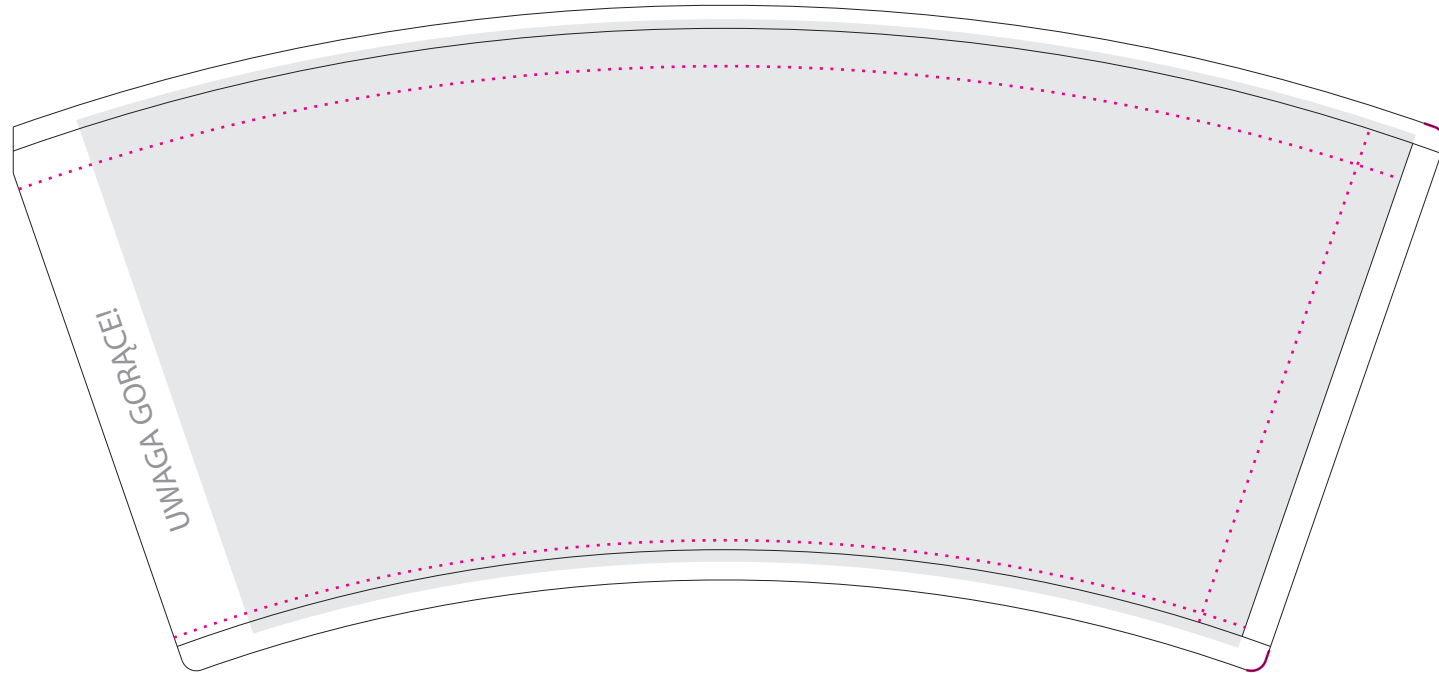

OBSZAR NARDRUKU Z ZALEWKAMI

WYKROJNIK

OBSZAR BEZPIECZNY / WIDOCZNY

100 ml

<b>DATE</b>	29.11.2018 / 7:45	<b>Colours:</b>	<b>Acceptance:</b>
<b>CLIENT</b>			
<b>PRODUCT</b>	CUP 100 ml		
<b>PRINT</b>	<b>PRINTING TECHNOLOGY</b>		..... (date and signature)
	<input type="checkbox"/> FLEXO <input checked="" type="checkbox"/> CYFRA <input type="checkbox"/> OFFSET	<b>ATTENTION!</b> A proof is used for the general assessment of the design of project, the lay-out of the printed elements and the correctness of the text. The proof does not constitute the final image printed on the ultimate material. There can be differences in colors resulting from different printing techniques and the differences of the base material.	